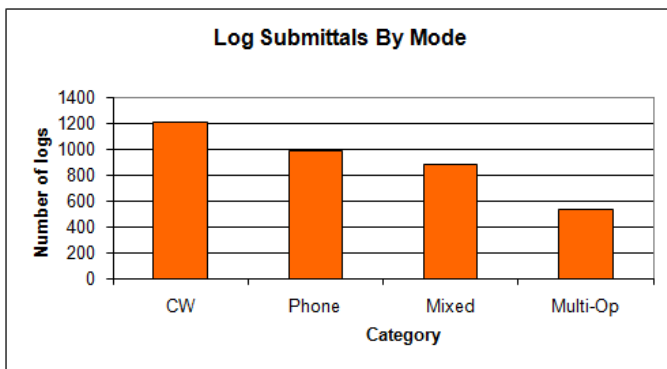

Figure 4

Category, Mode, and Power – With respect to category, CW Low Power was the most popular at just over 21% of the participants. Phone Low Power was next with just under 20% of the participants. In third was Mixed Low Power (15.5%), and in fourth was Multi-Op with just under 15%. Only 48 and 47 contesters braved Mixed QRP and Phone QRP, respectively.

By mode, CW led the group, Phone was second, and Mixed was last.

By power, Low Power won handily with over 56% of the participants running barefoot. High Power was second with about 24% of the participants and QRP was third with about 6%.

Figure 5

Figure 6

Figure 7

Bands – As expected from previous years' results, 20 meters had the most QSOs – almost one half of the total. Coming in second for the total of QSOs was 40 meters at about 20% and 15 meters was right behind at 18.4%. With increased solar activity, 10 meters (7.3%) beat out