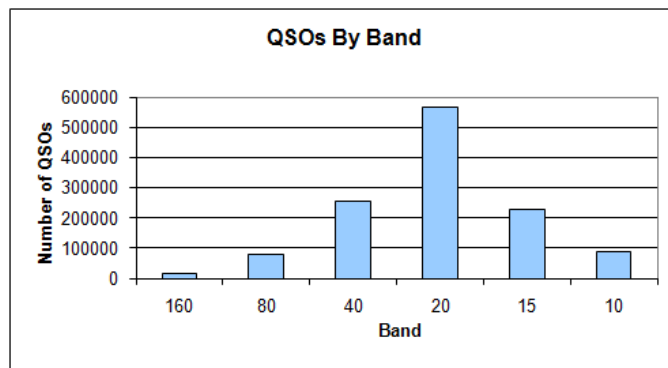

80 meters (6.4%). As expected, 160 meters was the least-used band at 1.2%.

Figure 8

Records

Figure 9 shows the four new records set in the 2011 event. (Records set in 2011 are shaded.) One was a new World record and the other three were W/VE records. Way to go, everyone!