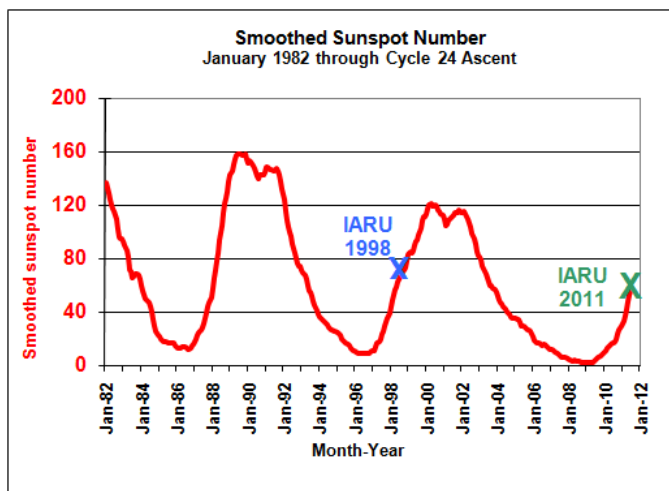

The old NR was a great event geared towards Novices and Technicians to whet their appetite to contesting, to increase their WAS and DXCC totals, and to increase their code speed. I can vouch that all three of these enticements worked based on my participation in the 1962 NR.

Figure 2

Propagation

Figure 2 depicts “where we are” and “where we were”. As Cycle 24 continues its ascent, we will experience better propagation. The July 2011 running of the IARU contest took advantage of the improved conditions on the higher bands. Figure 2 shows Cycle 24 is on the increase but what’s not certain is how high it will go. Most solar scientists believe it will be below average with a peak smoothed sunspot number of 90 in early 2013.