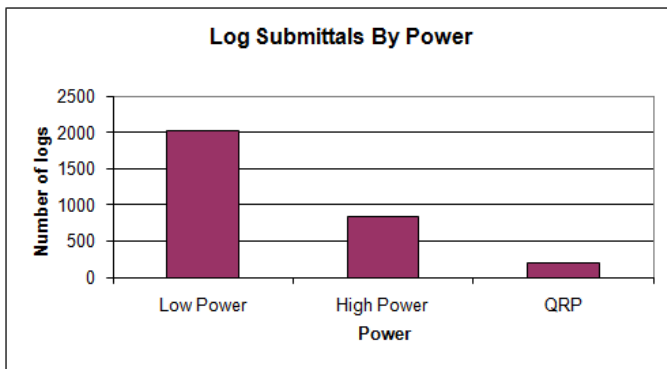

Figure 5

Figure 6

Figure 7

Bands – As expected from previous years' results, 20 meters had the most QSOs – almost one half of the total. Coming in second for the total of QSOs was 40 meters at about 20% and 15 meters was right behind at 18.4%. With increased solar activity, 10 meters (7.3%) beat out

80 meters (6.4%). As expected, 160 meters was the least-used band at 1.2%.

Figure 8

Records

Figure 9 shows the four new records set in the 2011 event. (Records set in 2011 are shaded.) One was a new World record and the other three were W/VE records. Way to go, everyone!