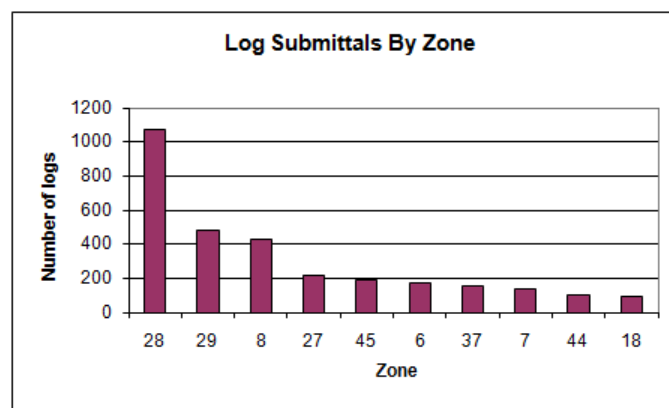

didn’t break last year’s record number of logs of 3714 but it wasn’t far behind (only 1% lower). Figure 3 shows a steady increase in log submittals each year.

Figure 3

Zones – Participants from 52 ITU zones submitted logs for the contest. Zone 28 (eastern and southern Europe) led the pack with the most submitted logs – approximately 30% of the logs submitted came from Zone 28. Zone 29 (the old European Russia) was a distant second (approximately 13% of the logs). Rounding out the Top Five was Zone 8 (east coast of North America), Zone 27 (northwestern Europe), and Zone 45 (Japan). Figure 4 is log submittals by zone for the zones with the ten most submittals.

Figure 4

Category, Mode, and Power – With respect to category, CW Low Power was the most popular at just over 21% of the participants. Phone Low Power was next with just under 20% of the participants. In third was Mixed Low Power (15.5%), and in fourth was Multi-Op with just under 15%. Only 48 and 47 contesters braved Mixed QRP and Phone QRP, respectively.