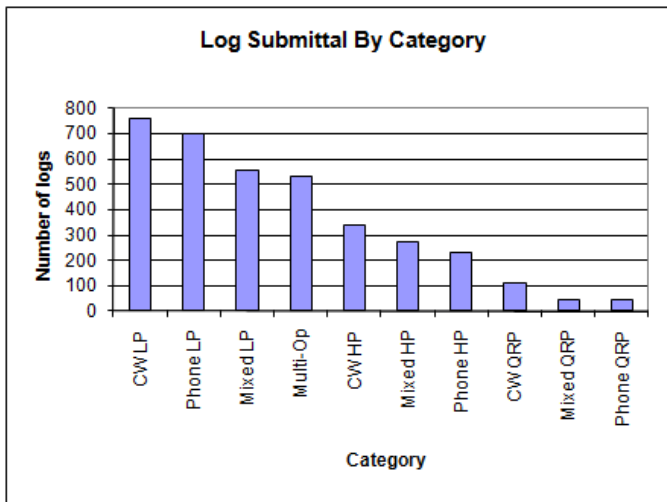

Figure 4

Category, Mode, and Power – With respect to category, CW Low Power was the most popular at just over 21% of the participants. Phone Low Power was next with just under 20% of the participants. In third was Mixed Low Power (15.5%), and in fourth was Multi-Op with just under 15%. Only 48 and 47 contesters braved Mixed QRP and Phone QRP, respectively.

By mode, CW led the group, Phone was second, and Mixed was last.

By power, Low Power won handily with over 56% of the participants running barefoot. High Power was second with about 24% of the participants and QRP was third with about 6%.