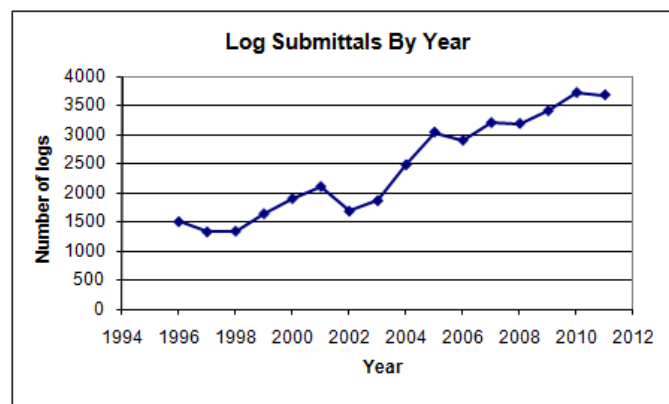

2011 Participation Statistics

Logs – As mentioned above, the 2011 event had 3676 logs submitted, containing over 1.2 million QSOs. There were almost 1.4 million QSOs in 2010 – no doubt WRTC 2010 in Russia helped here. The 2011 event

didn’t break last year’s record number of logs of 3714 but it wasn’t far behind (only 1% lower). Figure 3 shows a steady increase in log submittals each year.

Figure 3

Zones – Participants from 52 ITU zones submitted logs for the contest. Zone 28 (eastern and southern Europe) led the pack with the most submitted logs – approximately 30% of the logs submitted came from Zone 28. Zone 29 (the old European Russia) was a distant second (approximately 13% of the logs). Rounding out the Top Five was Zone 8 (east coast of North America), Zone 27 (northwestern Europe), and Zone 45 (Japan). Figure 4 is log submittals by zone for the zones with the ten most submittals.